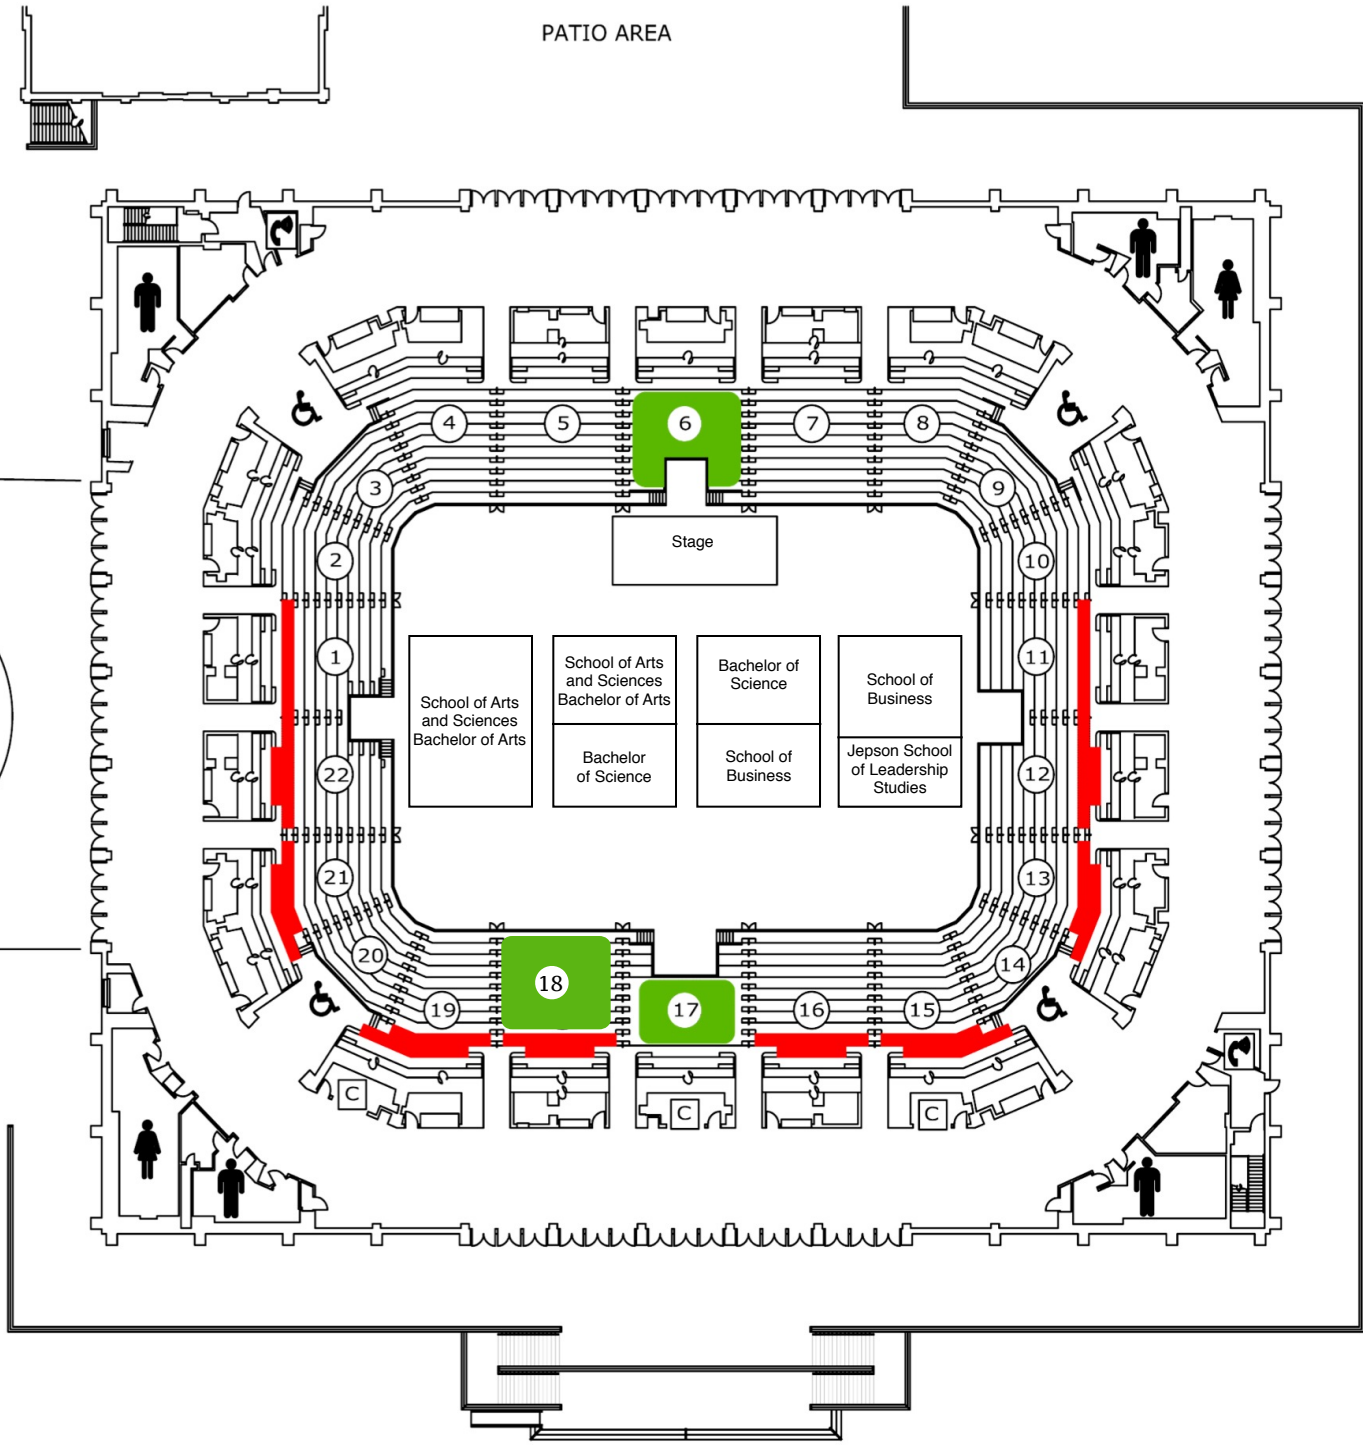

PATIO AREA

LEGEND

	RESTROOMS
	CONCESSIONS
	COURTESY PHONE
	WHEELCHAIR SEATING
	HANDICAPPED SEATING
	RESERVED SEATING

HANDICAPPED
DROP-OFF

ROBINS CENTER
UPPER LEVEL - CONCOURSE